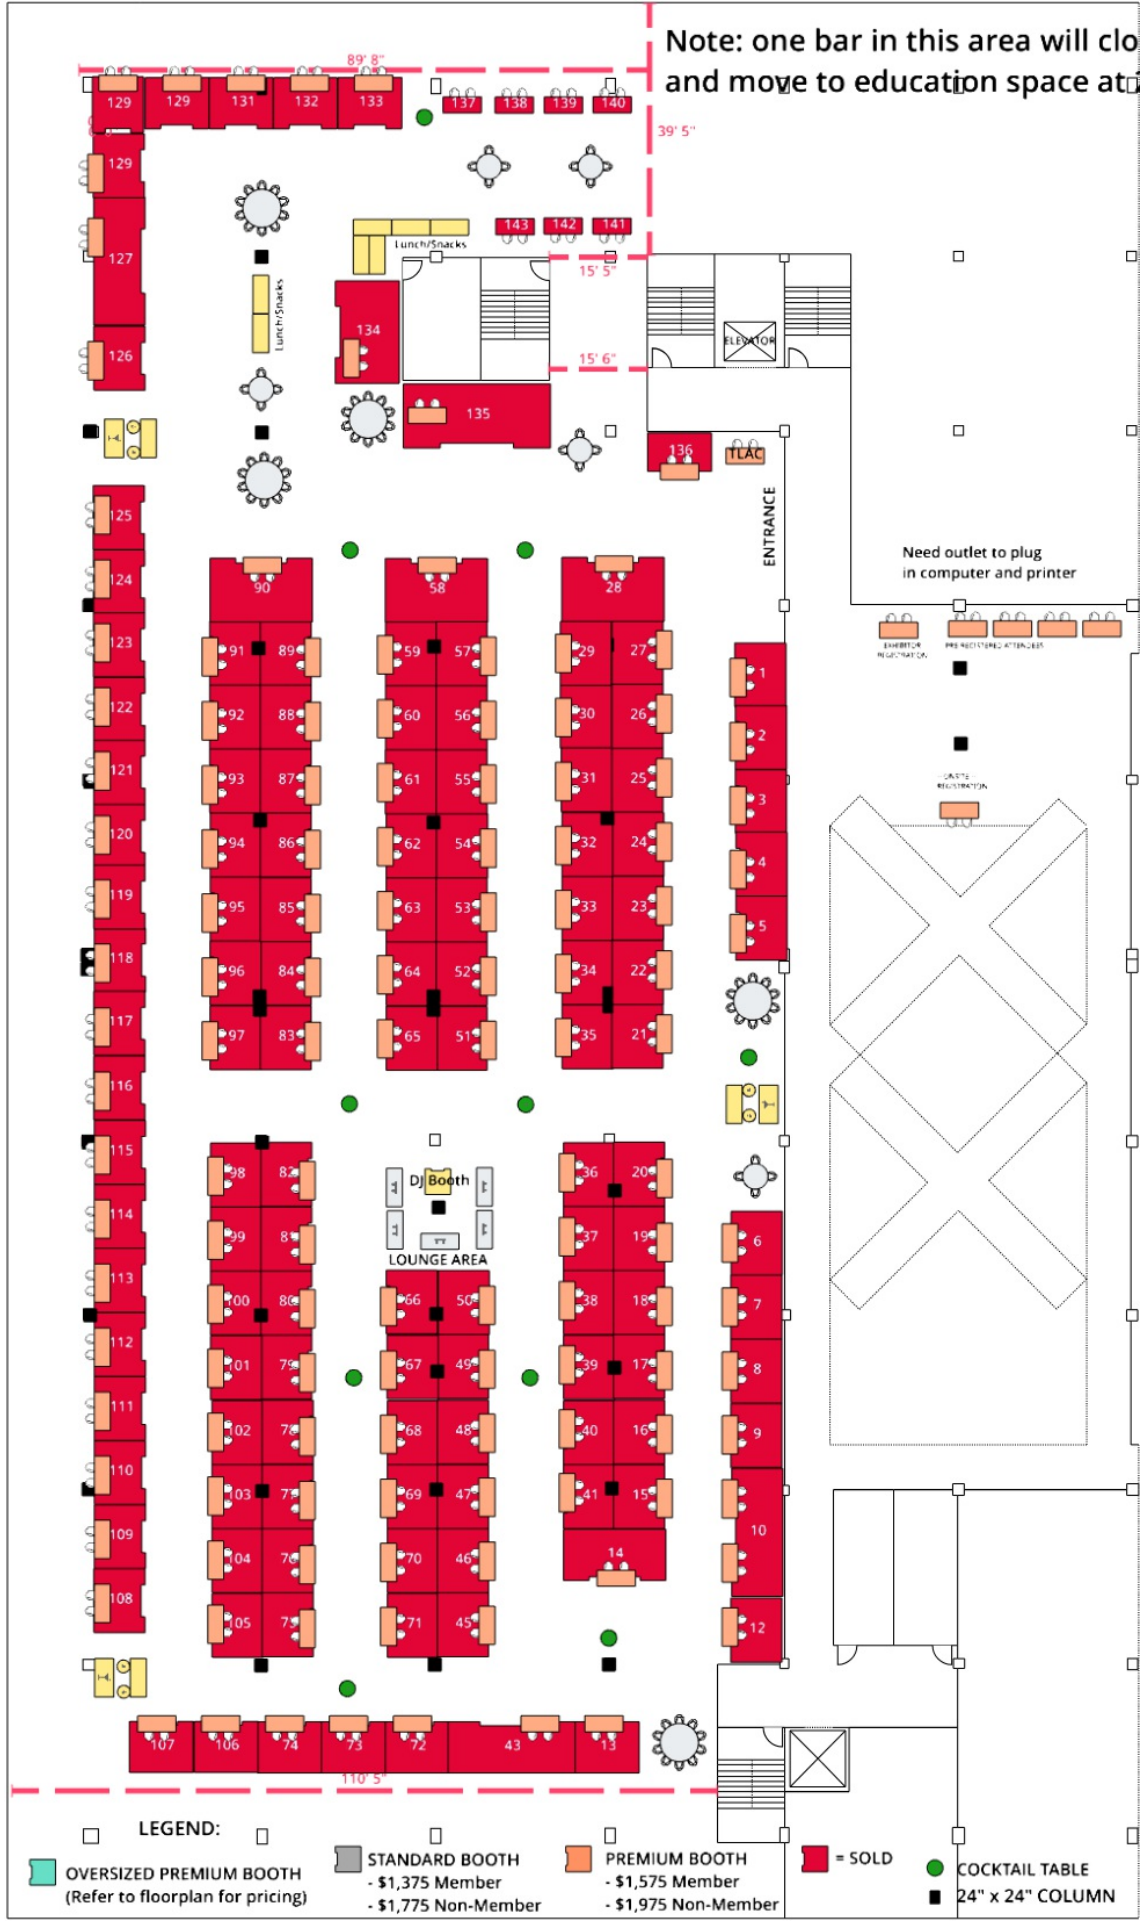

Note: one bar in this area will close and move to education space at

LEGEND:

- = SOLD
- PREMIUM BOOTH
- \$1,575 Member
- \$1,975 Non-Member
- STANDARD BOOTH
- \$1,375 Member
- \$1,775 Non-Member
- COCKTAIL TABLE
- 24" x 24" COLUMN
- OVERSIZED PREMIUM BOOTH
(Refer to floorplan for pricing)

20 Feet